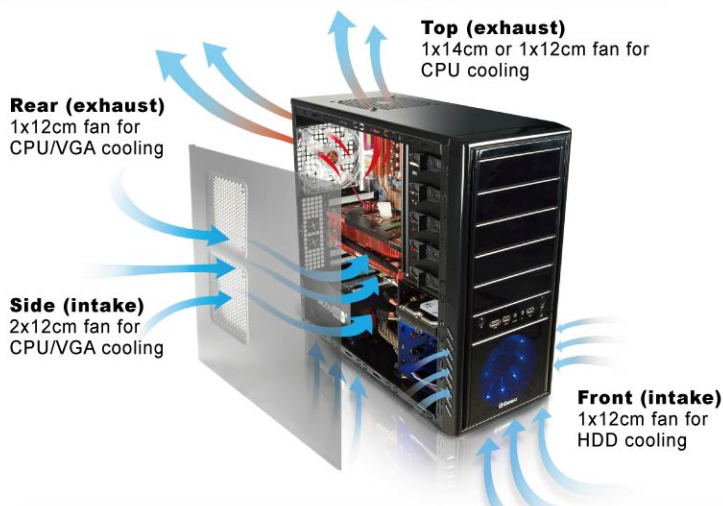

Advanced Cooling System