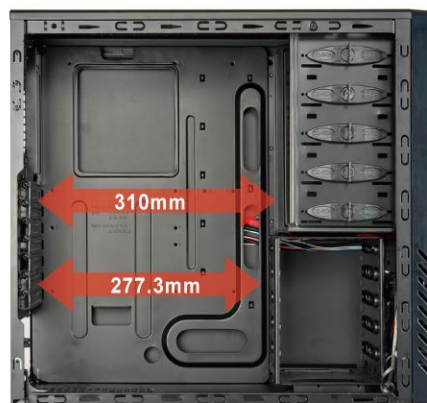

VGA Card Support

Supported Length of VGA Card

Specifications

Model		ECA3190	ECA3191	ECA3192
Dimension (D)x(W)x(H)		470x200x445mm		
Material		SECC		
Drive Bays	ODD	5		
	HDD	5		
	SSD	1		
M/B		ATX, Micro ATX		
Power		PS2 (optional)		
Front I/O		USB 2.0x2, e-SATAx1, HD/AC'97 Audio		
Cooling	Front	1x 12cm Blue/Red/Green Combo-LED VEGAS fan		
	Rear	1 x 12cm fan	1 x 12cm fan	1 x 12cm blue LED fan
	Top	1 x 14/12cm fan (Optional)	1 x 14/12cm fan (Optional)	1 x 12cm blue LED fan
	Side	2 x 12cm fan (Optional)		
Expansion Slots		7		
Liquid Cooling Holes		2		
Black Coating		Y	N	Y