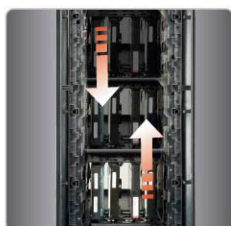

SpineRex

(ECA5010M in different light modes)

Top slide cover
(Fans are optional)

Flip-open design for
quick system maintenance

Smart release bay covers

Speed & light control for
side 25cm fan

Modular 4-in-3 HDD cages

Rails for ODD & HDD
installation

Thumbscrews to secure
add-on cards

PSU slot with dust filter
& rubber stands

Cutouts on M/B tray

Features

- Full drive bay design and modular HDD cages for utmost flexibility and scalability
- Top slide cover functions either as air flow adjustment or dust shield
- Independent light controls for front and side color-changeable fans
- Bottom mounted PSU slot with rubber stands and dust filter supports two orientations
- Dust filters for side monster fan, and meshed bay covers
- 4 openings with rubber grommets for water cooling system
- Easy installation
 - Flip-open design for quick system maintenance
 - Quick release bay covers
 - Rails for both ODD and HDD installation
 - Cutouts on M/B tray for quick CPU cooler maintenance and neat cable management
 - Thumbscrews for add-on cards installation
- Supreme cooling performance
 - Front 2x12cm Blue/Red combo-LED VEGAS fan with light control for up to 13 light modes
 - Side 1x25cm Blue/Red combo-LED fan with speed & light control
 - Top 2x14/12cm exhaust fan (optional)
 - Rear 1x12cm exhaust fan (optional)