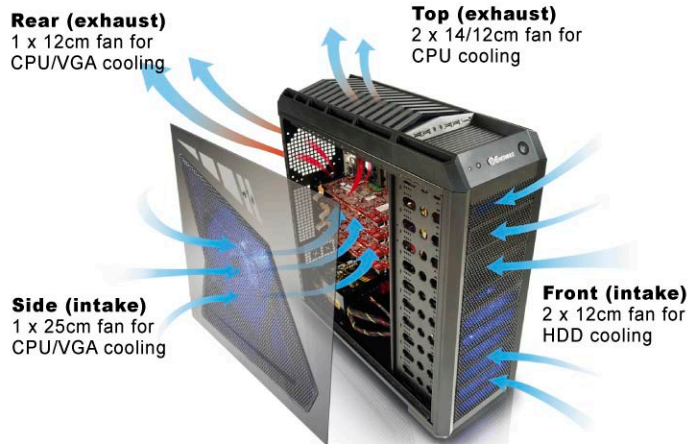

Advanced Cooling System