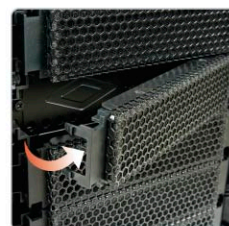

SpineRex

(ECA5010M in different light modes)

Top slide cover
(Fans are optional)

Flip-open design for
quick system maintenance

Smart release bay covers

Speed & light control for
side 25cm fan

Modular 4-in-3 HDD cages

Rails for ODD & HDD
installation

Thumbscrews to secure
add-on cards

PSU slot with dust filter
& rubber stands

Cutouts on M/B tray

Features

- Full drive bay design and modular HDD cages for utmost flexibility and scalability
- Top slide cover functions either as air flow adjustment or dust shield
- Independent light controls for front and side color-changeable fans
- Bottom mounted PSU slot with rubber stands and dust filter supports two orientations
- Dust filters for side monster fan, and meshed bay covers
- 4 openings with rubber grommets for water cooling system
- Easy installation
 - Flip-open design for quick system maintenance
 - Quick release bay covers
 - Rails for both ODD and HDD installation
 - Cutouts on M/B tray for quick CPU cooler maintenance and neat cable management
 - Thumbscrews for add-on cards installation
- Supreme cooling performance
 - Front 2x12cm Blue/Red combo-LED VEGAS fan with light control for up to 13 light modes
 - Side 1x25cm Blue/Red combo-LED fan with speed & light control
 - Top 2x14/12cm exhaust fan (optional)
 - Rear 1x12cm exhaust fan (optional)