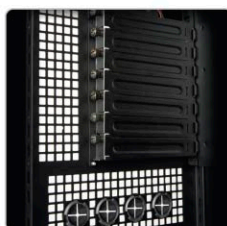

SpineRex

(ECA5010M in different light modes)

Top slide cover
(Fans are optional)

Flip-open design for
quick system maintenance

Smart release bay covers

Speed & light control for
side 25cm fan

Modular 4-in-3 HDD cages

Rails for ODD & HDD
installation

Thumbscrews to secure
add-on cards

PSU slot with dust filter
& rubber stands

Cutouts on M/B tray

Features

- Full drive bay design and modular HDD cages for utmost flexibility and scalability
- Top slide cover functions either as air flow adjustment or dust shield
- Independent light controls for front and side color-changeable fans
- Bottom mounted PSU slot with rubber stands and dust filter supports two orientations
- Dust filters for side monster fan, and meshed bay covers
- 4 openings with rubber grommets for water cooling system
- Easy installation
 - Flip-open design for quick system maintenance
 - Quick release bay covers
 - Rails for both ODD and HDD installation
 - Cutouts on M/B tray for quick CPU cooler maintenance and neat cable management
 - Thumbscrews for add-on cards installation
- Supreme cooling performance
 - Front 2x12cm Blue/Red combo-LED VEGAS fan with light control for up to 13 light modes
 - Side 1x25cm Blue/Red combo-LED fan with speed & light control
 - Top 2x14/12cm exhaust fan (optional)
 - Rear 1x12cm exhaust fan (optional)