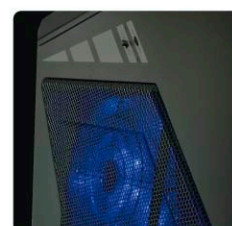

SpineRex

(ECA5010M in different light modes)

Top slide cover
(Fans are optional)

Flip-open design for
quick system maintenance

Smart release bay covers

Speed & light control for
side 25cm fan

Modular 4-in-3 HDD cages

Rails for ODD & HDD
installation

Thumbscrews to secure
add-on cards

PSU slot with dust filter
& rubber stands

Cutouts on M/B tray

Features

- Full drive bay design and modular HDD cages for utmost flexibility and scalability
- Top slide cover functions either as air flow adjustment or dust shield
- Independent light controls for front and side color-changeable fans
- Bottom mounted PSU slot with rubber stands and dust filter supports two orientations
- Dust filters for side monster fan, and meshed bay covers
- 4 openings with rubber grommets for water cooling system
- Easy installation
 - Flip-open design for quick system maintenance
 - Quick release bay covers
 - Rails for both ODD and HDD installation
 - Cutouts on M/B tray for quick CPU cooler maintenance and neat cable management
 - Thumbscrews for add-on cards installation
- Supreme cooling performance
 - Front 2x12cm Blue/Red combo-LED VEGAS fan with light control for up to 13 light modes
 - Side 1x25cm Blue/Red combo-LED fan with speed & light control
 - Top 2x14/12cm exhaust fan (optional)
 - Rear 1x12cm exhaust fan (optional)