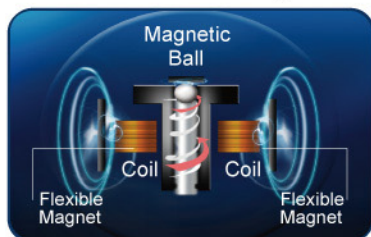

T.B.VEGAS DUO

UCTVD8/9/12/14A

Your satisfaction, Our priority

Twister Bearing

100K Hours Lifetime

Blue/Red Combo-LED with 11 Modes

Focus Blades

Fan Blades Detachable

Manual Speed Control

Light Control

Features

- Patented circular type LED with up to 36 (2x18) diodes (12/14cm fan) and five times brighter than other LED fans
- Blue/Red combo-LED with 11 switchable modes
- Focus Blades centering the light to increase brightness
- Turbine Blades for high-pressure airflow
- Twister Bearing technology for long lifetime and low noise
- Manual VR for optimal fan speed control
- Detachable fan blades for easy cleaning
- Isolator-mounts for shockproof and easy installation

T.B.VEGAS DUO

UCTVD8/9/12/14A

Vegas LED Modes

Blue / Red Combo-LED Fan with 11 Modes

* Vegas Mode: blue lighthouse, red lighthouse, combo lighthouse, blue propeller, red propeller, combo propeller, blue triple propeller, red triple propeller, and combo triple propeller repeated
 * The LED modes of 8cm and 9cm fans are identical to 12cm and 14cm fans but with 2 diodes in each group, instead of 3

Specifications

Item	UCTVD8A	UCTVD9A	UCTVD12A	UCTVD14A
Dimension (mm)	82(W)*82(H)*25(D)	92(W)*92(H)*25(D)	120(W)*120(H)*25(D)	139(W)*139(H)*25(D)
Bearing Type	Twister Bearing			
LED Color	Blue/Red Combo-LED			
LED Number	24 (2 colors *12)	24 (2 colors *12)	36 (2 colors *18)	36 (2 colors *18)
LED Type	Circular Type LED with 11 Modes			
Speed (RPM)	900 - 2500 (±10%)	800 - 2300 (±10%)	800 - 1700 (±10%)	700 - 1500 (±10%)
Air Flow (CFM)	16.59 - 38.52	18.05 - 43.30	33.26 - 71.76	42.37 - 90.80
Air Flow (m ³ /h)	28.19 - 65.45	30.67 - 73.56	56.51 - 121.93	71.99 - 154.27
Static Pressure (mm-H ₂ O)	0.915 - 2.209	0.847 - 2.092	0.971 - 2.030	0.855 - 1.772
Rated Voltage (V)	12	12	12	12
Input Current (A)	0.5	0.5	0.5	0.6
Input Power (W)	6	6	6	7.2
MTBF (hour)	100,000			
Minimal Noise (dBA)	17	16	16	15
Accessory	4 x isolator-mounts	1 x 3 to 4 pin adaptor	2 x adhesive tapes	
Safety & EMC				